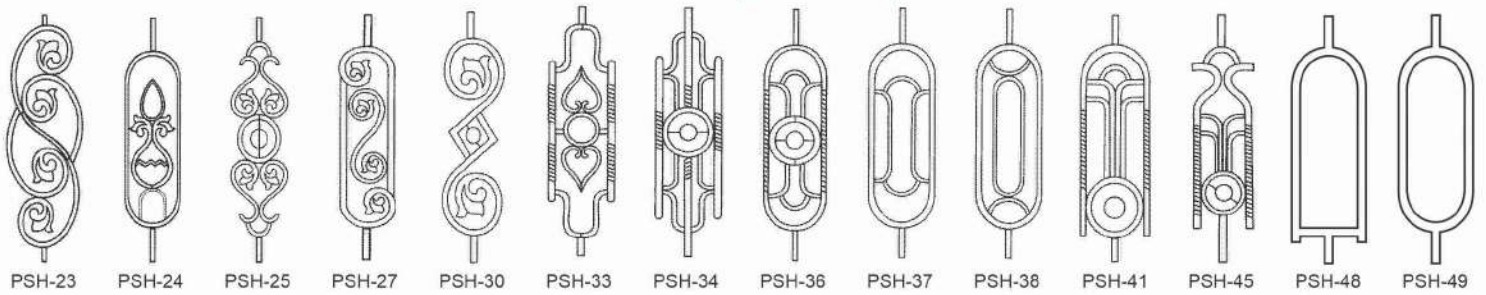

WEBSITE : www.parmarsteelhouse.com
www.parmarsteelhouse.in

EXCLUSIVE DESIGN BALUSTER

PARMAR STEEL HOUSE

RAILING (CAPSULE)

DESIGN PILLAR

PSH-61

ROPE POST
PSH-62

PSH-62A
ROPE